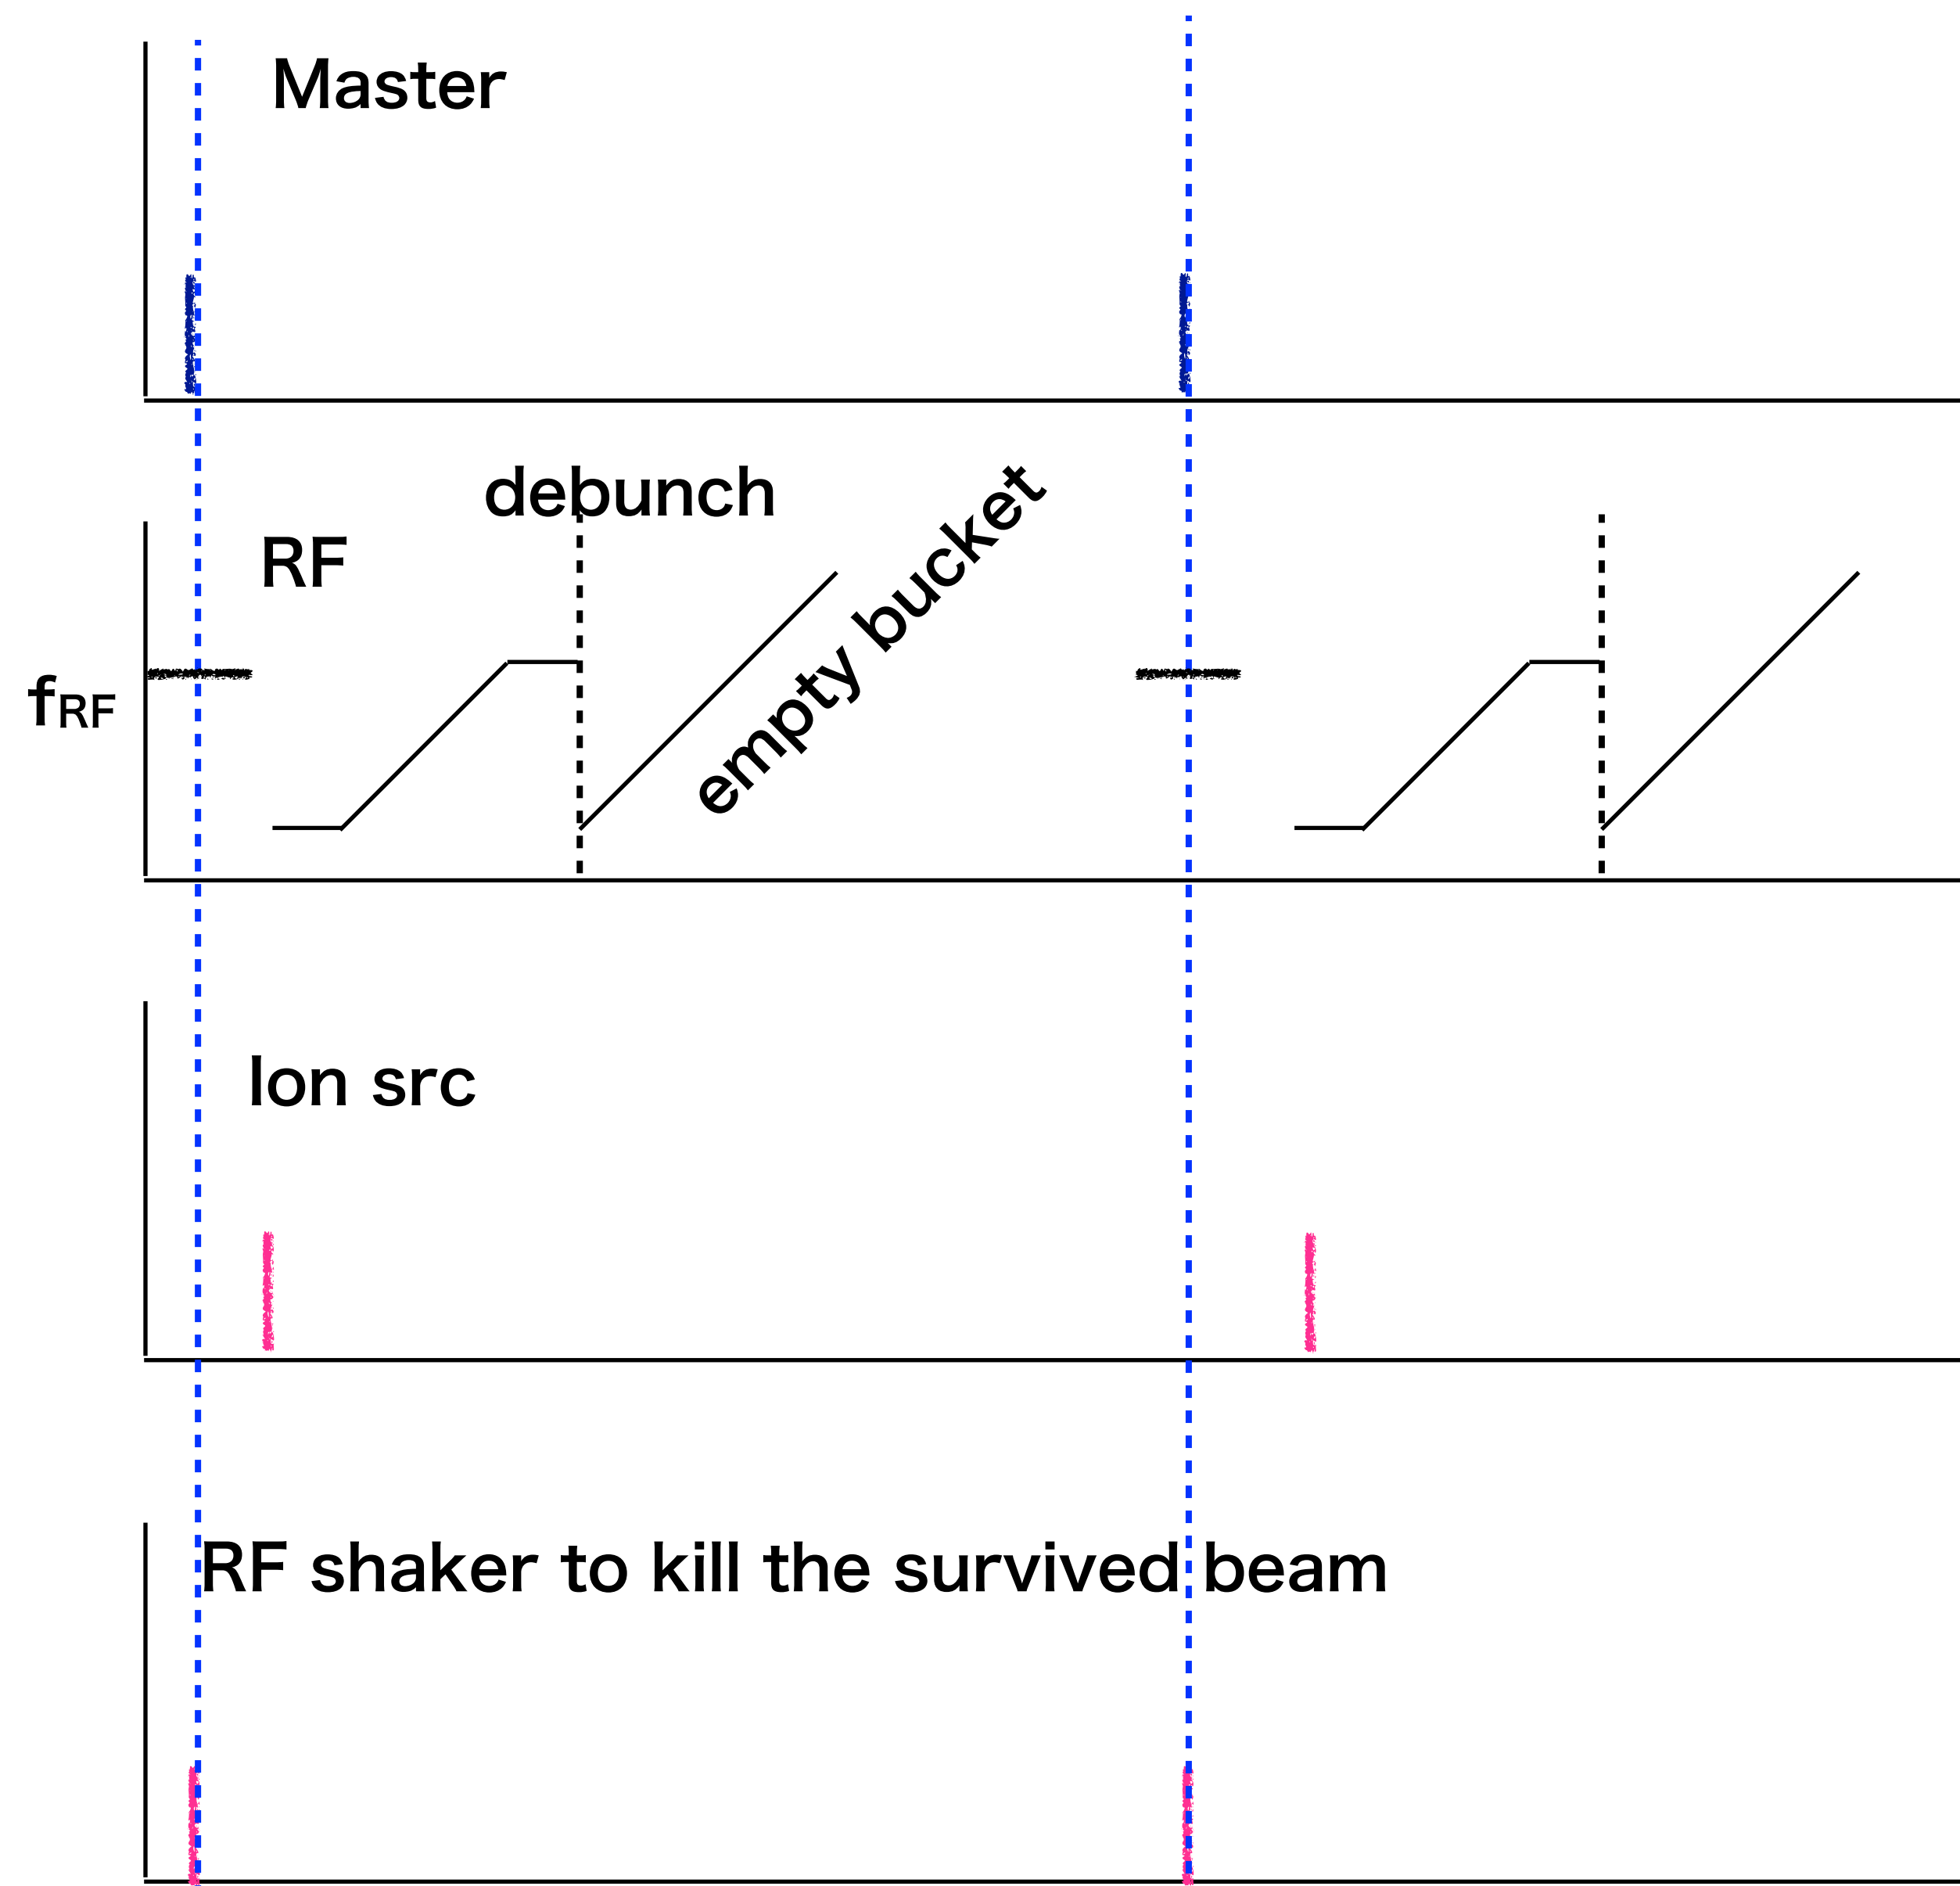

# TRIGGER for *stacking*

2022.11.18 ishi

# Trigger for Coasting beam $\Delta p$ measurement